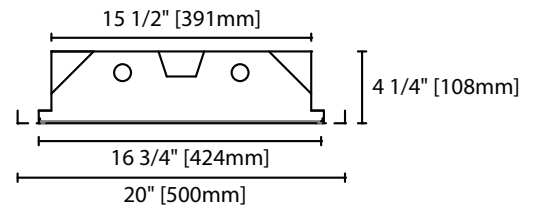

Approval

CSA certified.

Ordering Information

NOTE: Some items may no longer be available. Check with factory before quoting/ordering

Product Availability

Item	Dimensions (L x W x D)	Lamps/ Cross Section	Lamps/ Fixture	Lamp Watt	
				T8	T5
TB 2060-248-EL	60" x 20" x 4 1/4"	2	2	32	28
TB 2060-348-EL	60" x 20" x 4 1/4"	3	3	32	28
TB 2060-448-EL	60" x 20" x 4 1/4"	4	4	32	28
TB 2060M-248-EL	1500mm x 500mm x 108mm	2	2	32	28
TB 2060M-348-EL	1500mm x 500mm x 108mm	3	3	32	28
TB 2060M-448-EL	1500mm x 500mm x 108mm	4	4	32	28