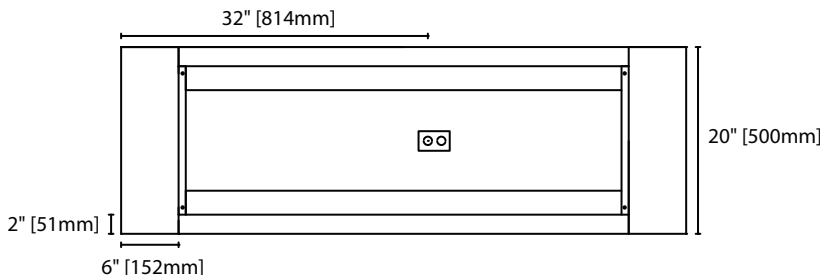

TB 20x60 Base View

LED TUBE DISCLAIMER

Pioneer fluorescent fixtures are designed and CSA listed *only* for the fluorescent lamps as indicated on the fixture label. Pioneer cannot guarantee proper operation of any other lamp types installed, including LED tubes. This will void the original factory warranty and Pioneer will not be responsible for any costs or damages incurred as a result. It is the sole responsibility of the LED tube supplier to confirm compatibility with our ballasts.

See our Terms and Conditions of Sale, paragraph 9 – Warranties and Remedies