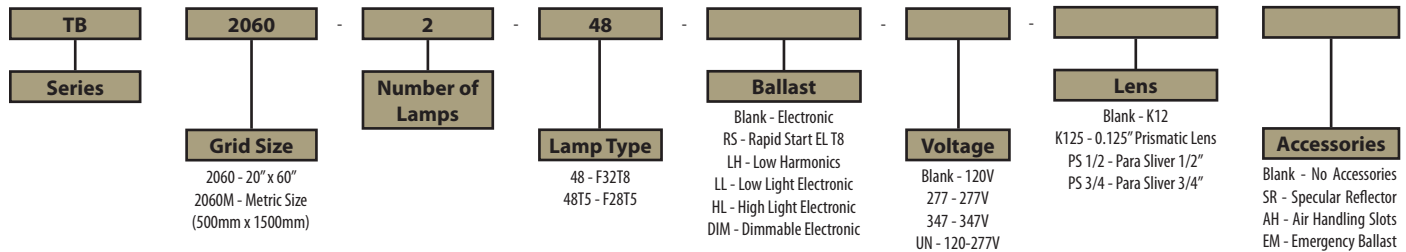

Available in electronic ballasts only.

Available voltages: 120V/277V/347V and UNV.

Lens & Louvers

Prismatic acrylic K-12 pattern is standard. Lens is in framed door with cam latches and hinges

Other prismatic patterns, lenses and louvers are available upon request.

Approval

CSA certified.

Ordering Information

NOTE: Some items may no longer be available. Check with factory before quoting/ordering

Product Availability

Item	Dimensions (L x W x D)	Lamps/ Cross Section	Lamps/ Fixture	Lamp Watt	
				T8	T5
TB 2060-248-EL	60" x 20" x 4 1/4"	2	2	32	28
TB 2060-348-EL	60" x 20" x 4 1/4"	3	3	32	28
TB 2060-448-EL	60" x 20" x 4 1/4"	4	4	32	28
TB 2060M-248-EL	1500mm x 500mm x 108mm	2	2	32	28
TB 2060M-348-EL	1500mm x 500mm x 108mm	3	3	32	28
TB 2060M-448-EL	1500mm x 500mm x 108mm	4	4	32	28

TB 20x60 Cross Section View

TB 20x60 Base View

LED TUBE DISCLAIMER

Pioneer fluorescent fixtures are designed and CSA listed *only* for the fluorescent lamps as indicated on the fixture label. Pioneer cannot guarantee proper operation of any other lamp types installed, including LED tubes. This will void the original factory warranty and Pioneer will not be responsible for any costs or damages incurred as a result. It is the sole responsibility of the LED tube supplier to confirm compatibility with our ballasts.