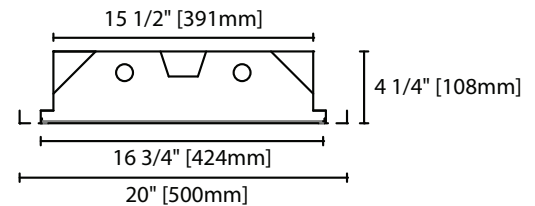

## Product Availability

Item	Dimensions (L x W x D)	Lamps/ Cross Section	Lamps/ Fixture	Lamp Watt	
				T8	T5
TB 2048-248-EL	48" x 20" x 4 1/4"	2	2	32	28
TB 2048-348-EL	48" x 20" x 4 1/4"	3	3	32	28
TB 2048-448-EL	48" x 20" x 4 1/4"	4	4	32	28
TB 2048M-248-EL	1220mm x 500mm x 108mm	2	2	32	28
TB 2048M-348-EL	1220mm x 500mm x 108mm	3	3	32	28
TB 2048M-448-EL	1220mm x 500mm x 108mm	4	4	32	28

**TB 20x48 Cross Section View**