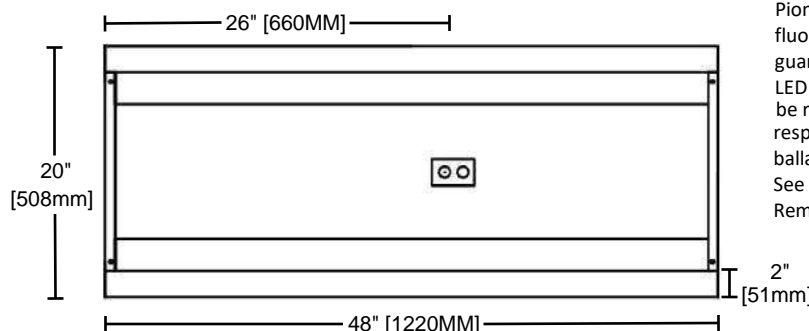

## Product Availability

Item	Dimensions (L x W x D)	Lamps/ Cross Section	Lamps/ Fixture	Lamp Watt	
				T8	T5
TB 2048-248-EL	48" x 20" x 4 1/4"	2	2	32	28
TB 2048-348-EL	48" x 20" x 4 1/4"	3	3	32	28
TB 2048-448-EL	48" x 20" x 4 1/4"	4	4	32	28
TB 2048M-248-EL	1220mm x 500mm x 108mm	2	2	32	28
TB 2048M-348-EL	1220mm x 500mm x 108mm	3	3	32	28
TB 2048M-448-EL	1220mm x 500mm x 108mm	4	4	32	28

**TB 20x48 Cross Section View**