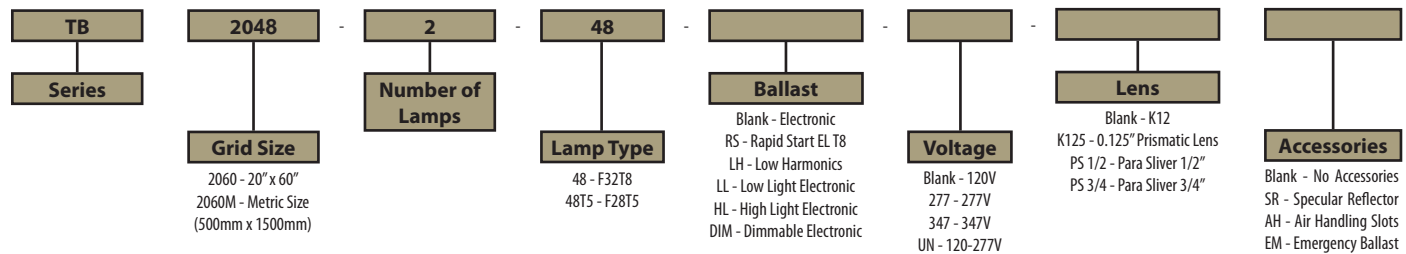

Ordering Information