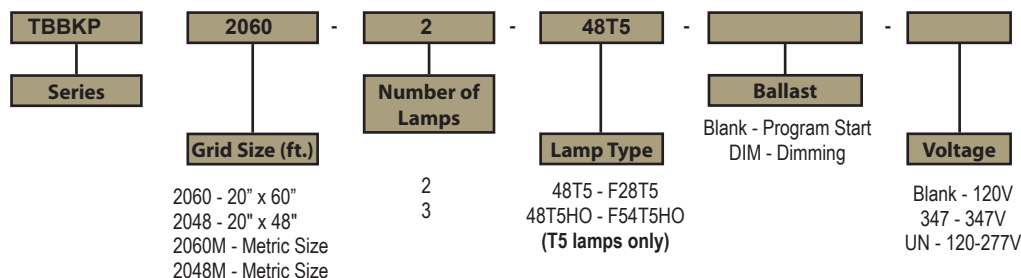

Ordering Information

Options

- Blank - No Accessories
- AH - Air Handling Slots
- EM - Emergency Ballast

Product Availability NOTE: Not available in T8

Item	Dimensions (L x W x D)	Lamps/ Cross Section	Lamps/ Fixture	Lamp Watt		
				T8	T5	T5HO
TBBK-P 2060-248	60" x 20" x 4 3/8"	2	2	--	28	54
TBBK-P 2060-348	60" x 20" x 4 3/8"	3	3	--	28	54
TBBK-P 2060M-248	1500mm x 500mm x 110mm	2	2	--	28	54
TBBK-P 2060M-348	1500mm x 500mm x 110mm	3	3	--	28	54
TBBK-P 2048-248	48" x 20" x 4 3/8"	2	2	--	28	54
TBBK-P 2048-348	48" x 20" x 4 3/8"	3	3	--	28	54
TBBK-P 2048M-248	1200mm x 500mm x 110mm	2	2	--	28	54
TBBK-P 2048M-348	1200mm x 500mm x 110mm	3	3	--	28	54