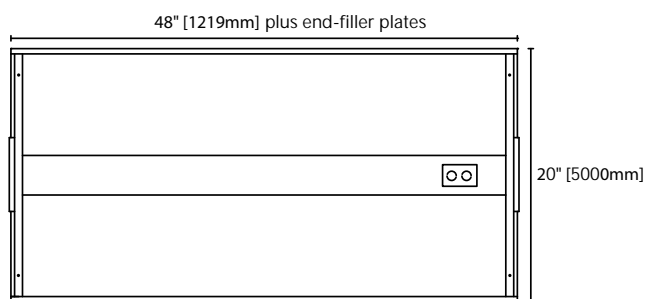

Ideal for offices and commercial applications with 5ft. ceiling grids.

Available in imperial size 20" x 60" or 20" x 48" and in metric 500mm x 1500mm or 500mm x 1200mm.

Housing & Finishing

Die-formed cold rolled steel finished in pre-painted low-gloss white. Also available in 20" x 48" without end-plates.

Product Availability NOTE: Not available in T8

Item	Dimensions (L x W x D)	Lamps/ Cross Section	Lamps/ Fixture	Lamp Watt		
				T8	T5	T5HO
TBBK-P 2060-248	60" x 20" x 4 3/8"	2	2	--	28	54
TBBK-P 2060-348	60" x 20" x 4 3/8"	3	3	--	28	54
TBBK-P 2060M-248	1500mm x 500mm x 110mm	2	2	--	28	54
TBBK-P 2060M-348	1500mm x 500mm x 110mm	3	3	--	28	54
TBBK-P 2048-248	48" x 20" x 4 3/8"	2	2	--	28	54
TBBK-P 2048-348	48" x 20" x 4 3/8"	3	3	--	28	54
TBBK-P 2048M-248	1200mm x 500mm x 110mm	2	2	--	28	54
TBBK-P 2048M-348	1200mm x 500mm x 110mm	3	3	--	28	54